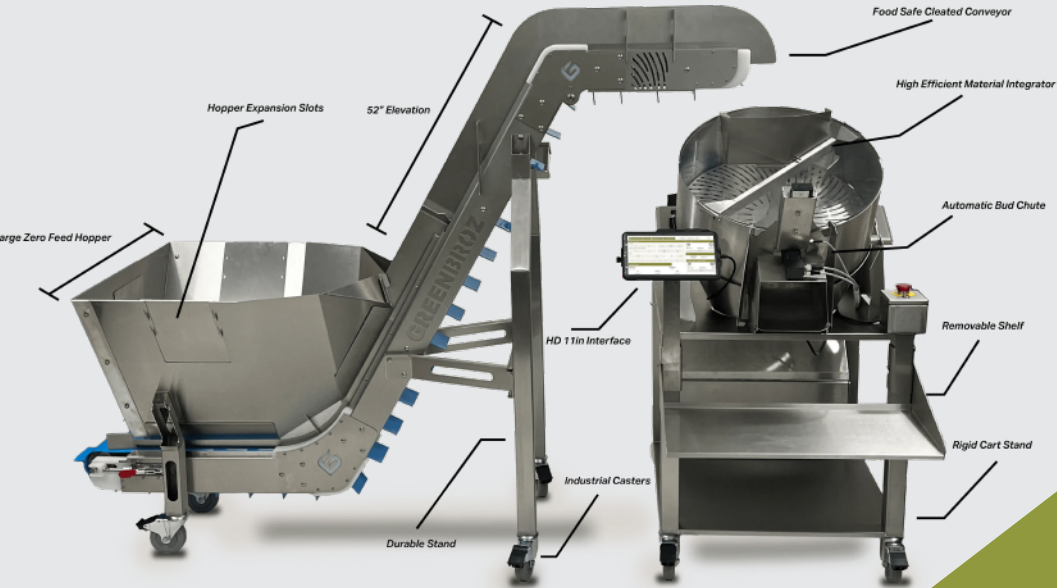

Create strain specific recipes to let out any size bud, when you want.

Design perfect step by step recipes allowing you to trim bud sizes for desired times letting out trimmed buds as you go, reducing over trimming and letting you pre-sort by size.

GREENBROZ TRIMMERS CAN IMPROVE THC BY 6.92%

In a direct hand-to-machine trimming comparison of cannabinoid content from 3 different strains, GreenBroz dry trimmers come out on top. Increasing THC/A on average by 6.92% over hand trimming the same strain.

Save, Edit, Repeat

Edit per-strain trim settings to, letting you get same perfect trim everytime.

Plays Well With Others

Designed from the ground up to integrate with control and reporting platforms.

Increase Operator Skill