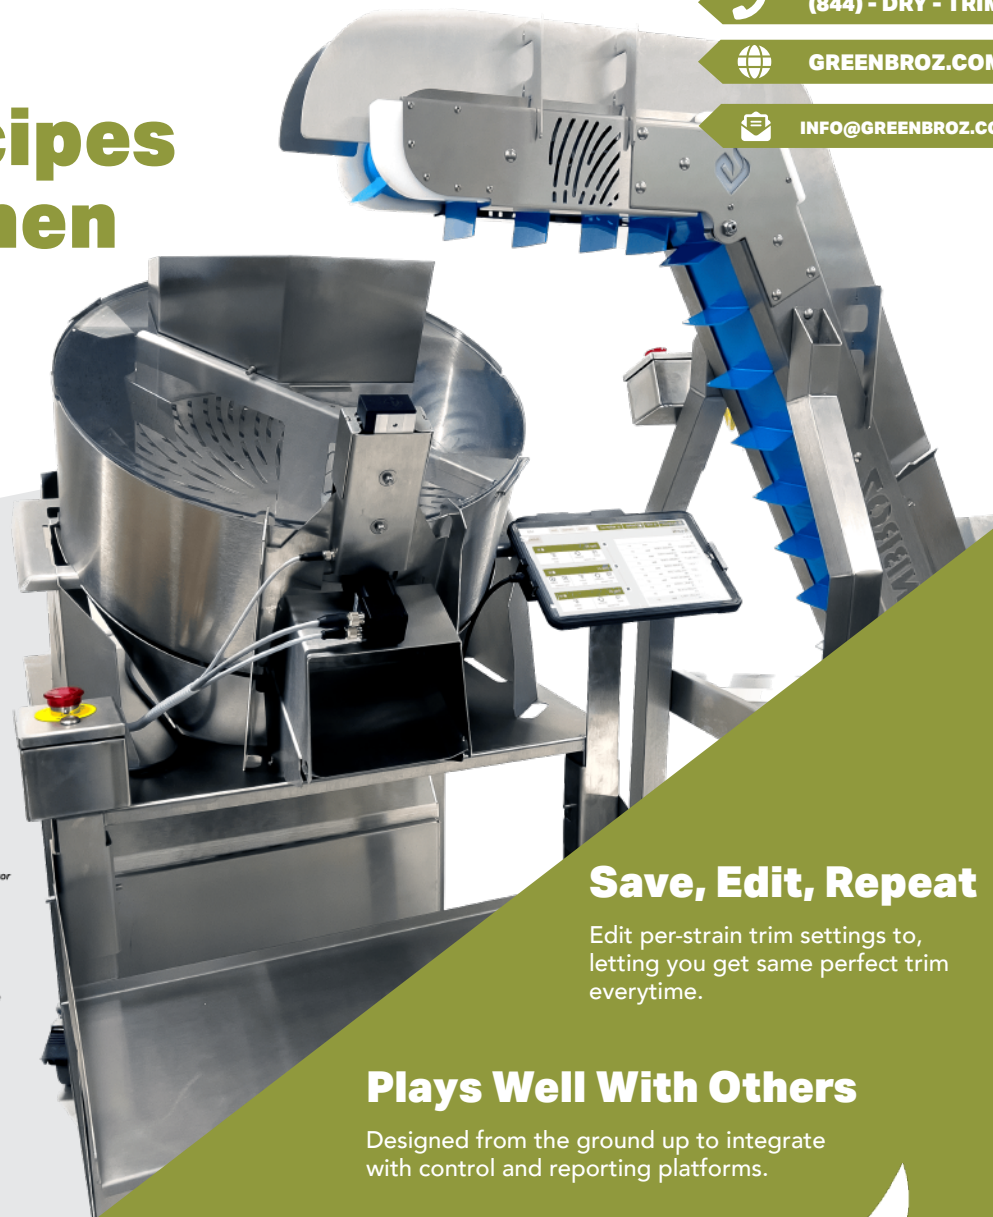

Create strain specific recipes to let out any size bud, when you want.

Design perfect step by step recipes allowing you to trim bud sizes for desired times letting out trimmed buds as you go, reducing over trimming and letting you pre-sort by size.

GREENBROZ TRIMMERS CAN IMPROVE THC BY 6.92%

In a direct hand-to-machine trimming comparison of cannabinoid content from 3 different strains, GreenBroz dry trimmers come out on top. Increasing THC/A on average by 6.92% over hand trimming the same strain.

Save, Edit, Repeat

Edit per-strain trim settings to, letting you get same perfect trim everytime.

Plays Well With Others

Designed from the ground up to integrate with control and reporting platforms.

Increase Operator Skill